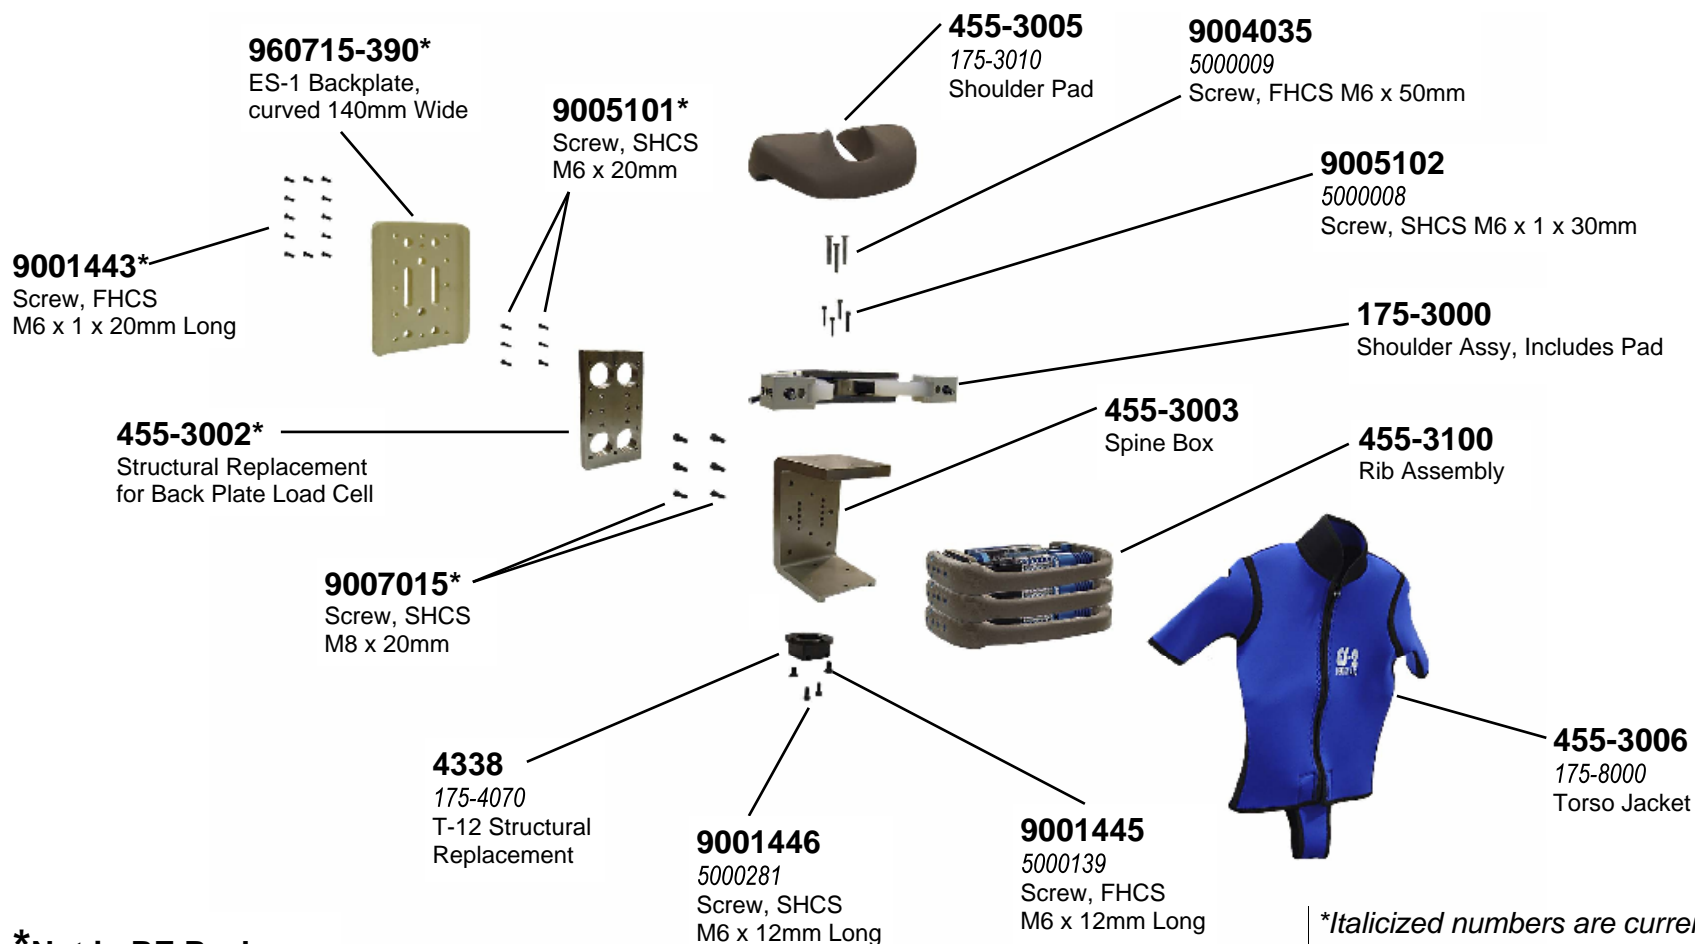

ES-2 Upper Torso Components

VESTA

***Not in RE Package**

**Italicized numbers are current NHTSA part numbers.*