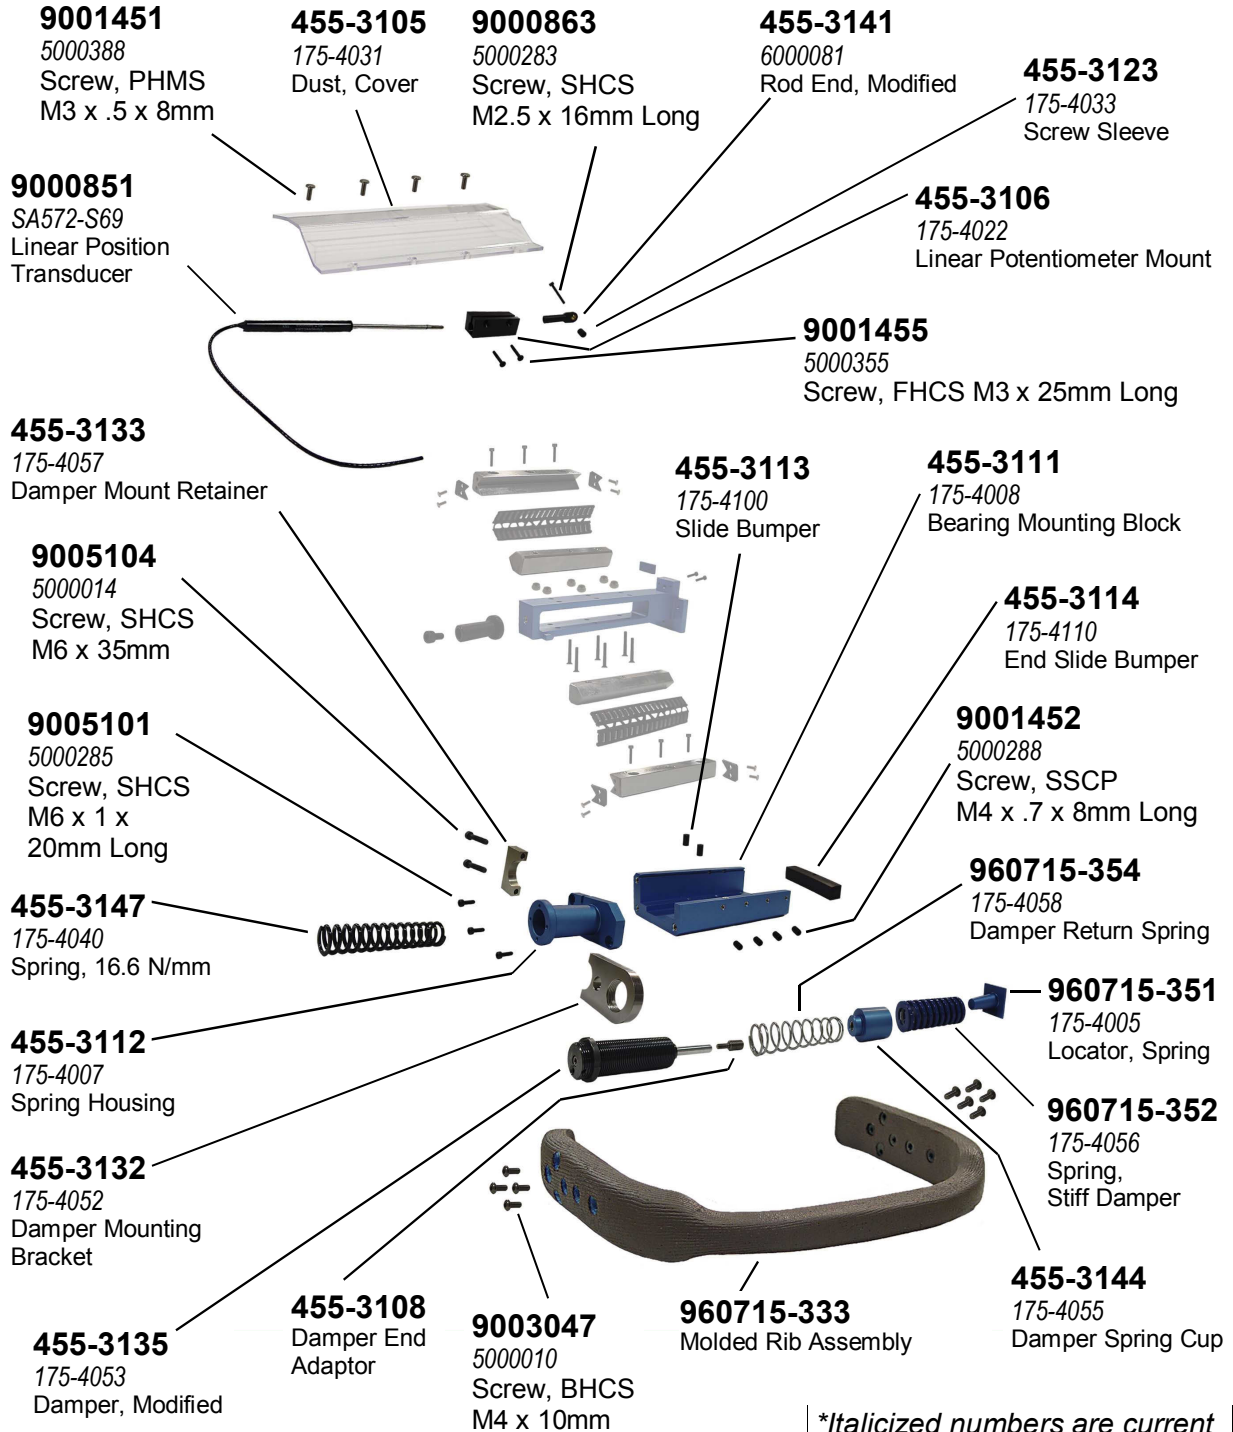

ES-2 Rib Module Assy 1

VESTA

**Italicized numbers are current NHTSA part numbers.*