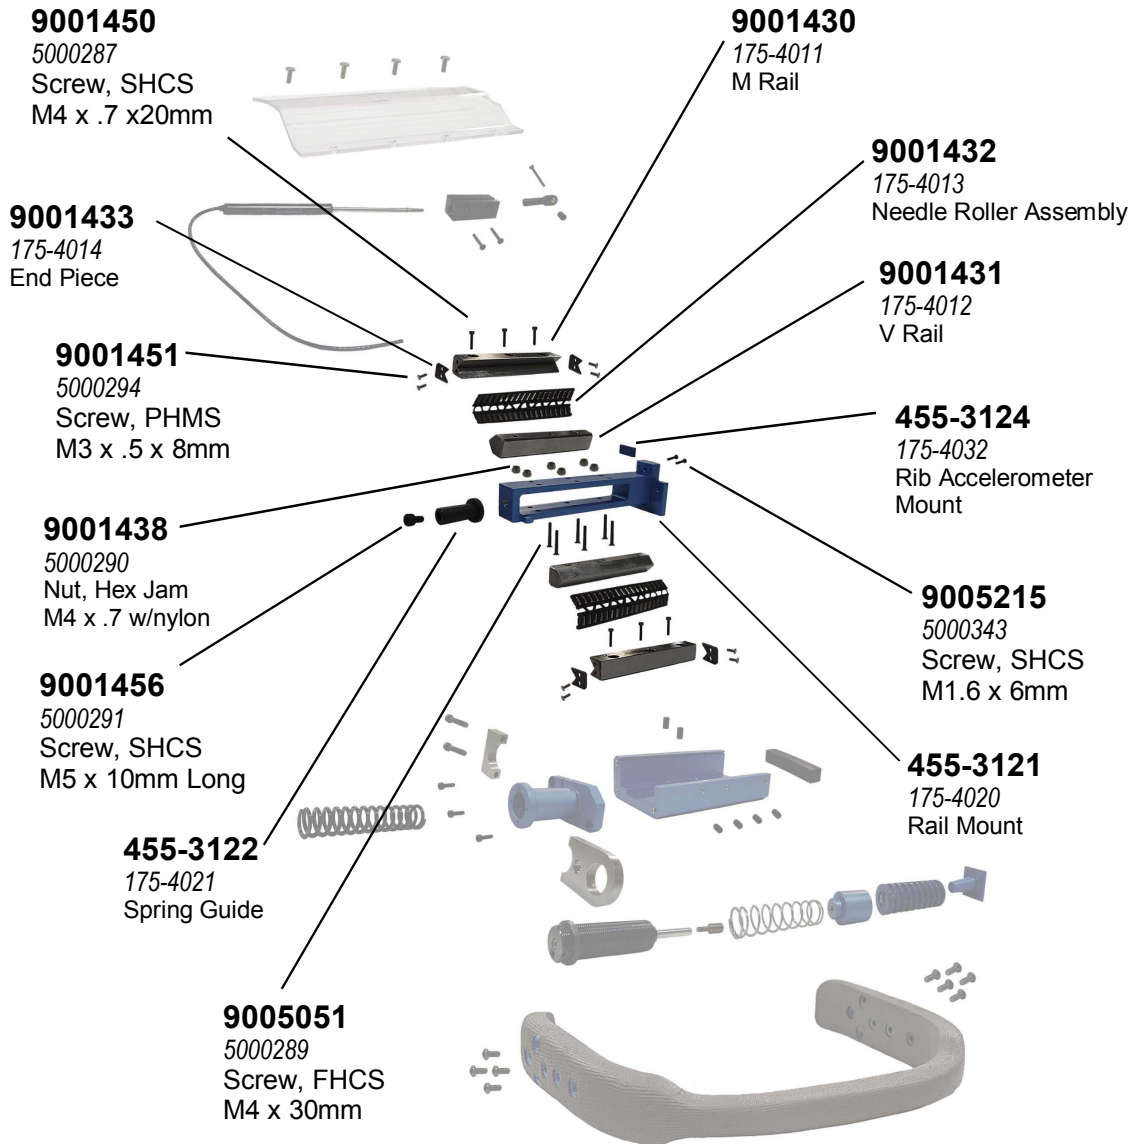

ES-2 Rib Module Assy 2

VESTA

**Italicized numbers are current
NHTSA part numbers.*