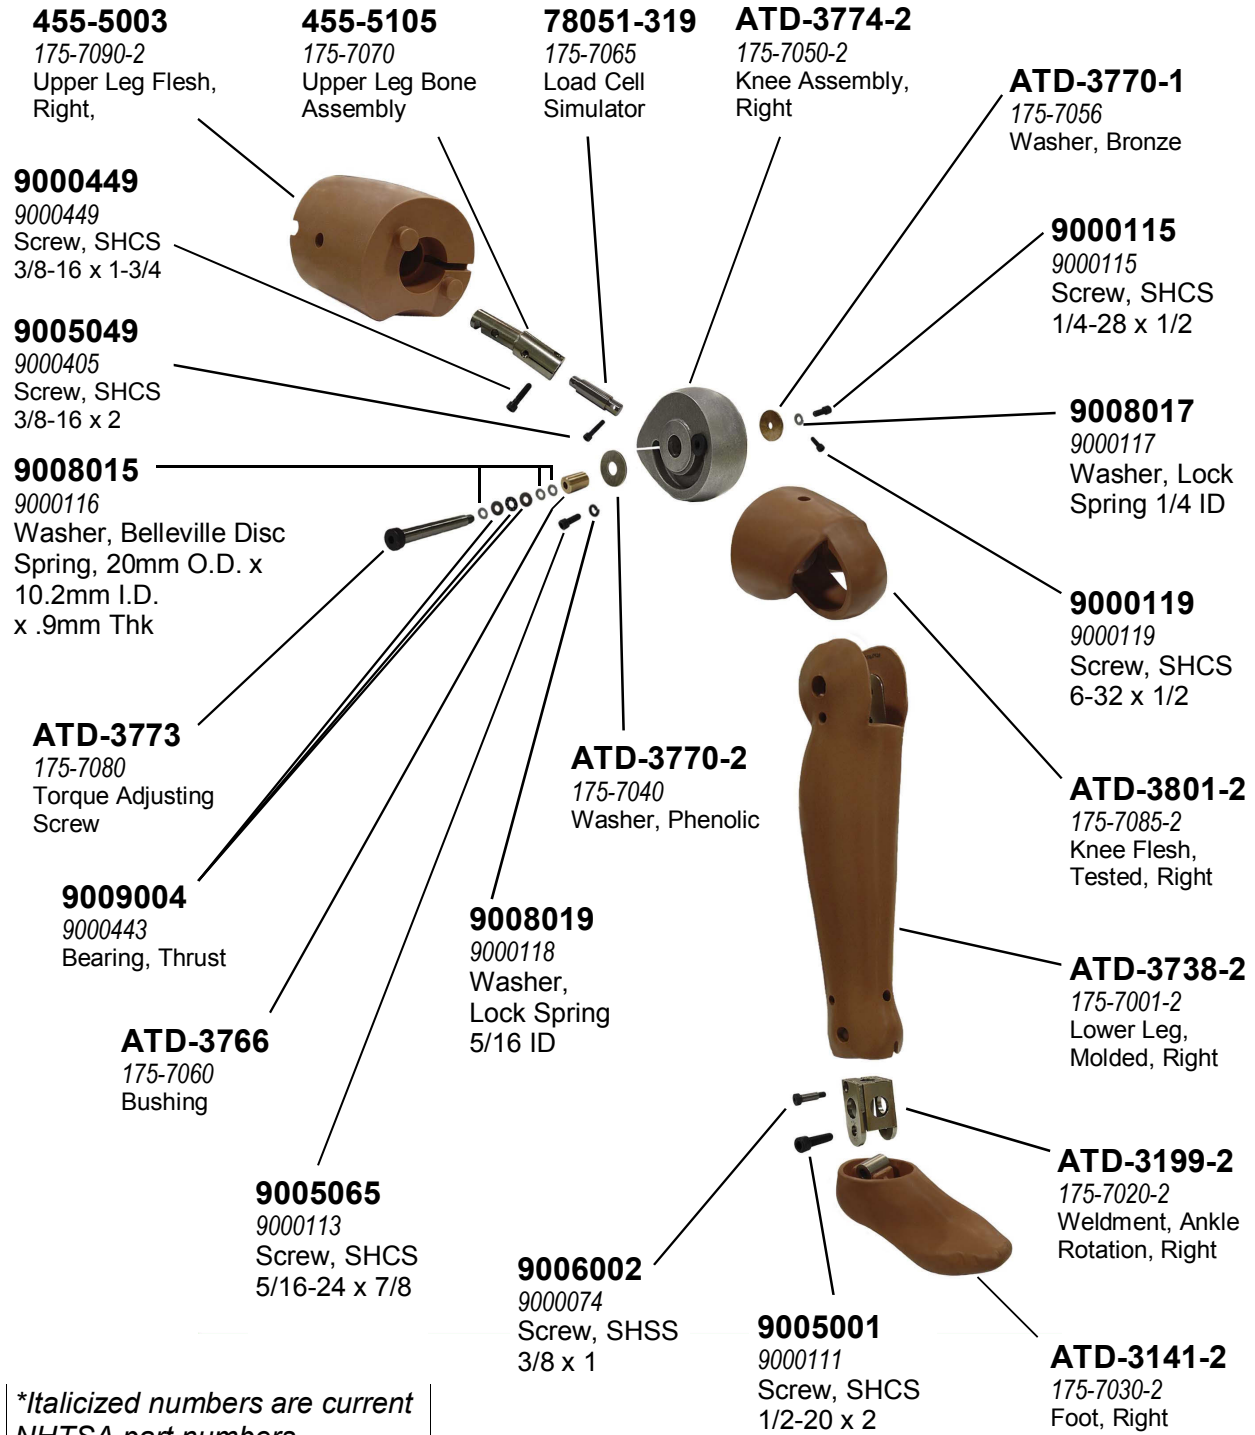

ES-2 Right Leg Assembly

VESTA

**Italicized numbers are current
NHTSA part numbers.*