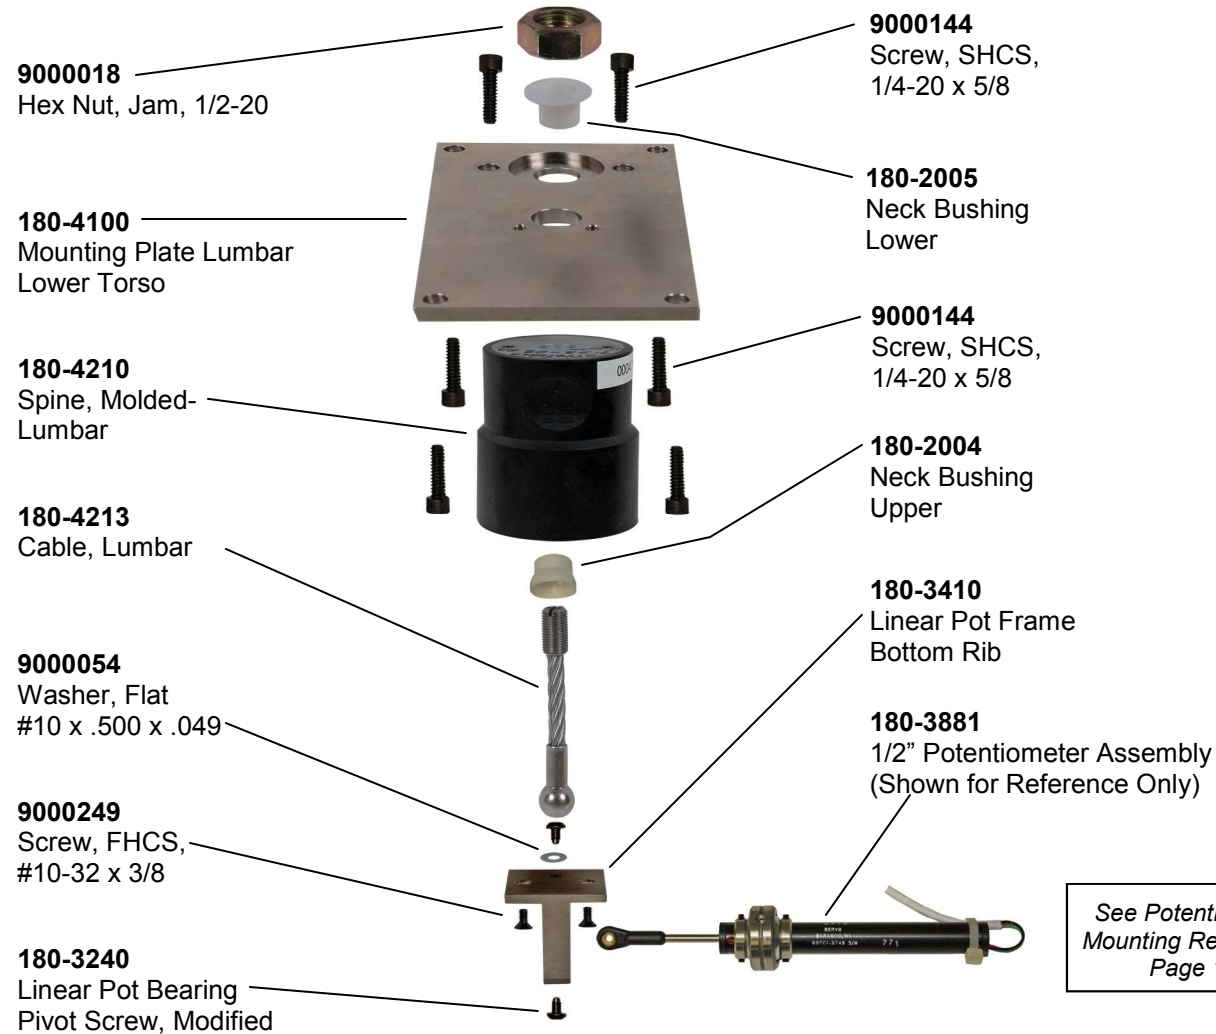

SID-IIsD Lower Torso Assembly 1 of 3

VESTA

See Potentiometer
Mounting Reference,
Page 17