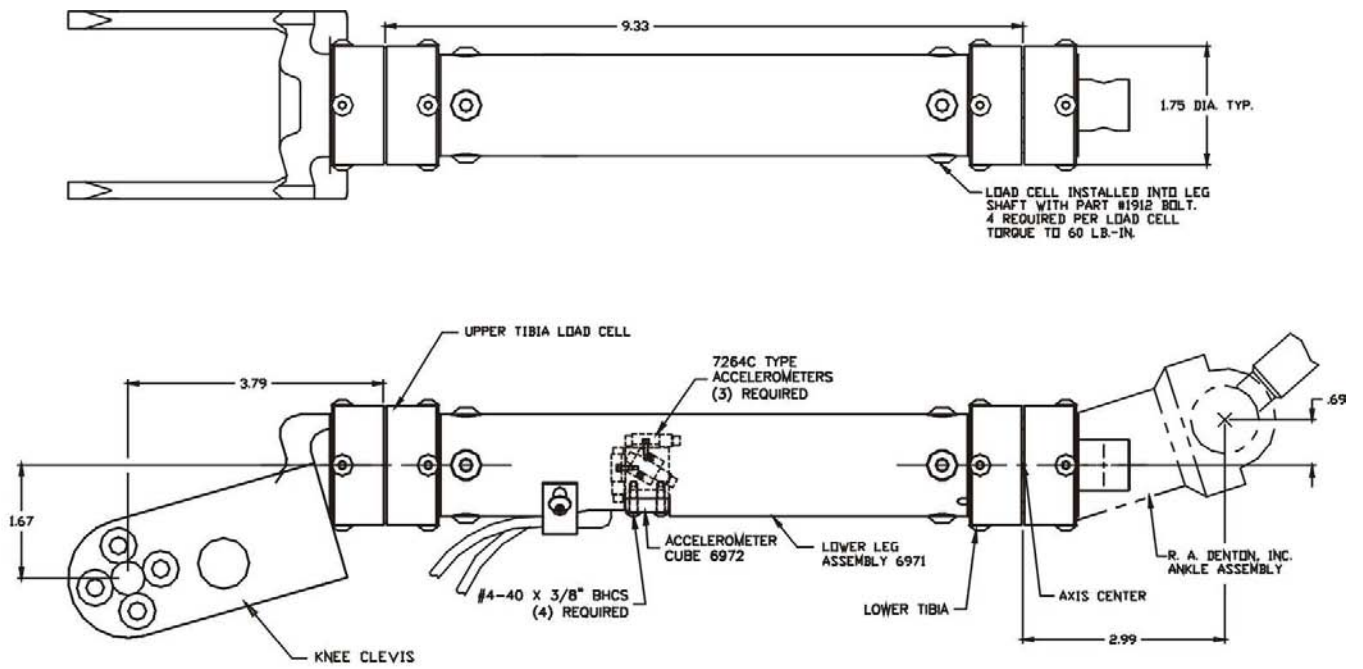

## MODEL 7205 Leg Tube Assembly with Accelerometer Mount

Used in the HIII 50M

### Applications:

The Model 7205 Leg Tube Assembly with Accelerometer Mount is an upgrade to the standard Hybrid III 50th Percentile Male leg tube with the addition of a tri-axial accelerometer mount packaged internally to the leg tube. The accelerometer mount can use one (1) to three (3) Endevco Model 7264 "type" accelerometers or MSI Model 64 "type" accelerometers.

The Model 7205 includes the leg tube, accelerometer mount and all hardware to mount into a leg tube. The accelerometers are NOT included.

## MODEL 7205 Leg Tube Assembly